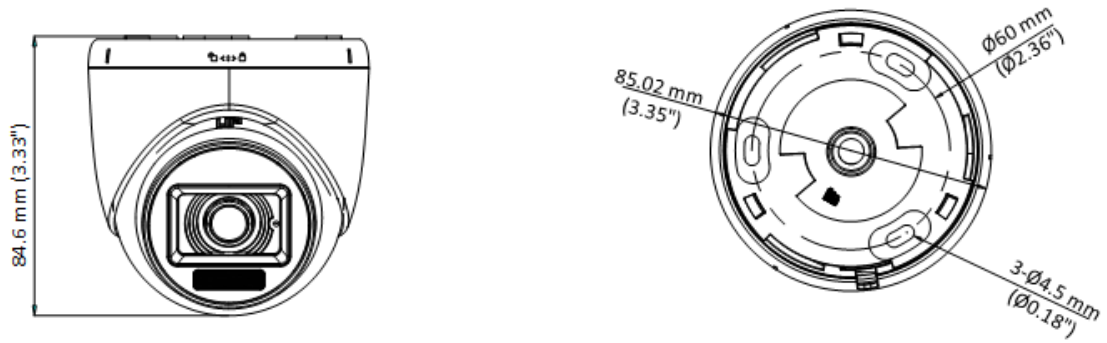

▪ **Accessory**

▪ **Optional**

DS-1272ZJ-110-TRS Wall mount	DS-1280ZJ-XS Junction box	DS-1276ZJ-SUS Corner Mount	DS-1275ZJ-SUS Vertical Pole Mount